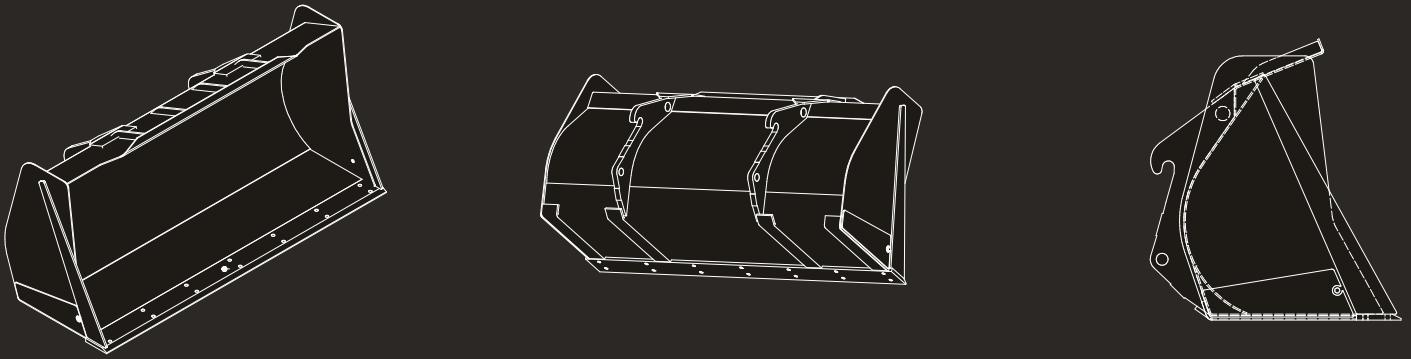

WHEEL LOADERS

COMPACT WHEEL LOADERS BUCKET

Loading Bucket for compact wheel loaders. Available also in 4 in 1 version.

V

60 - 90 KW 80 - 120 HP

CODE	WIDTH (mm)	CAPACITY SAE (L)
B42 / WLS 2501	2500	1750
B42 / WLS 2502	2500	1900